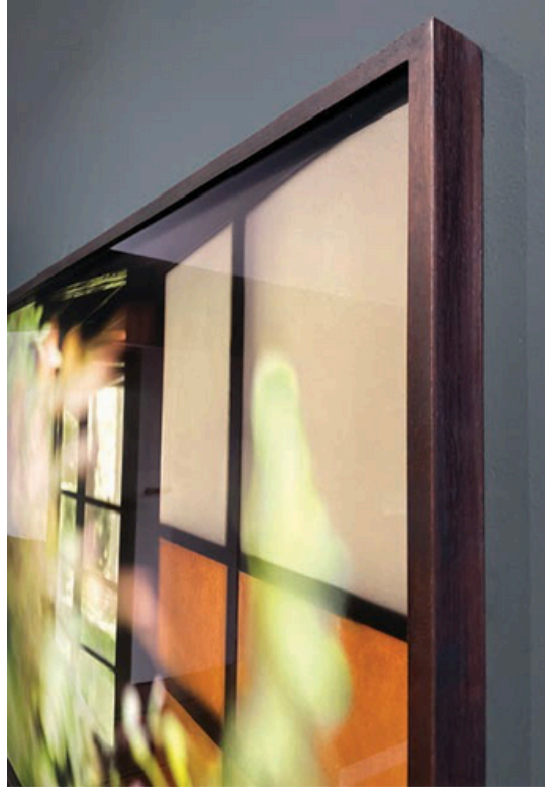

FRAMING

Stained natural walnut frame.
With museum glass.